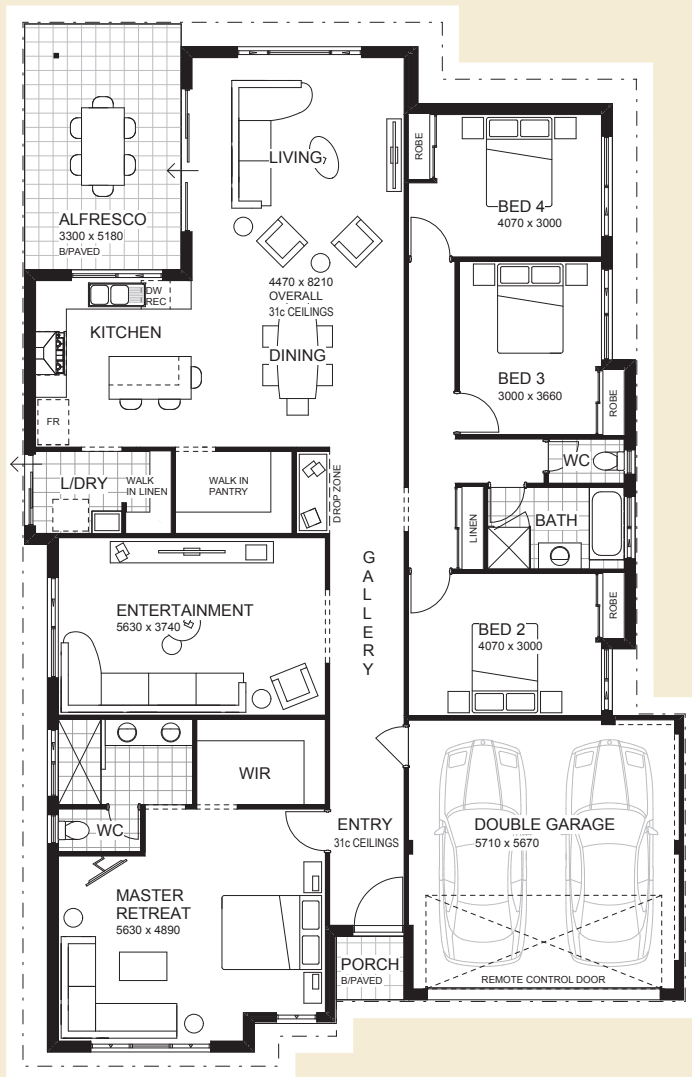

# Angelina – Traditional

Up to **\$9K**

Bonus Fencing and Landscaping<sup>^</sup>

From  
**\$372,211\***

4  2 

 **700sqm**

Purchase as a package and get front landscaping and fencing included.<sup>^</sup>

Contact