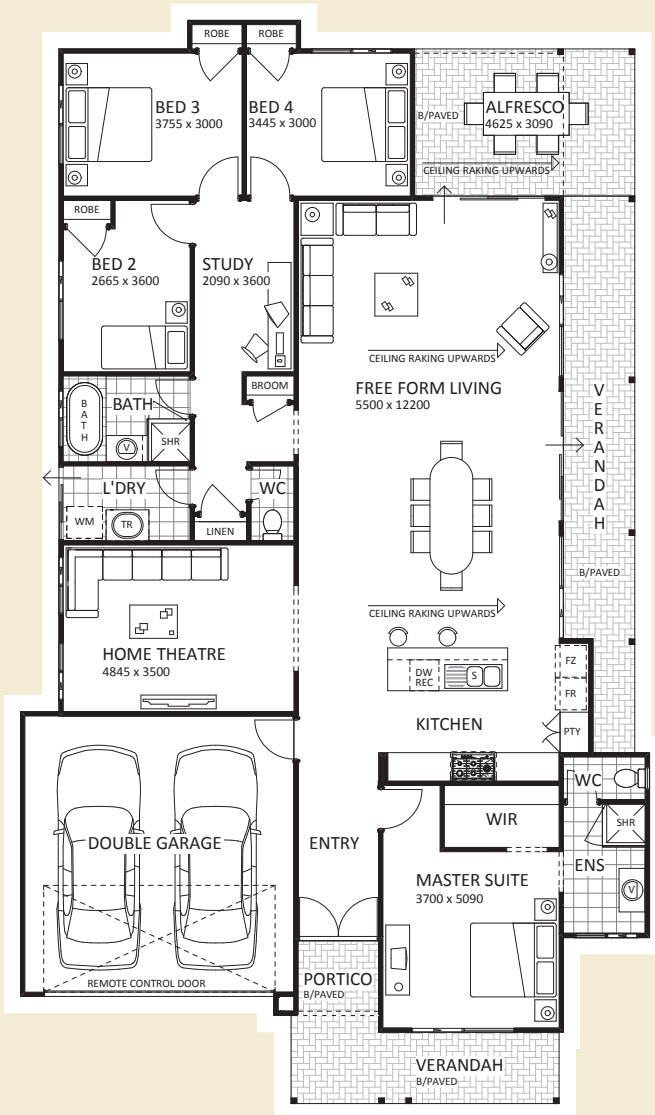

Cape Skillion

Up to **\$9K**
 Bonus Fencing and Landscaping[^]

From
\$456,900*

4 2

700sqm

Purchase as a package and get front landscaping and fencing included.[^]

Contact
 Ian Holloway
 0418 914 017

COUNTRY BUILDERS