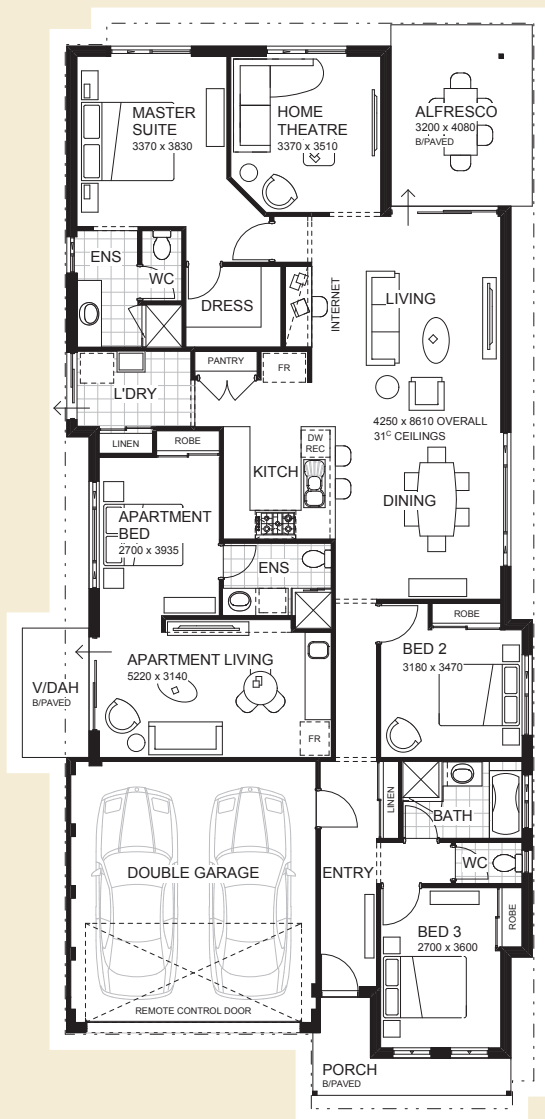

The Duet Special

Up to **\$9K**
 Bonus Fencing and Landscaping[^]

From
\$393,902*

4 3

700sqm

Purchase as a package and get front landscaping and fencing included.[^]

Contact

Ian Holloway
 0418 914 017