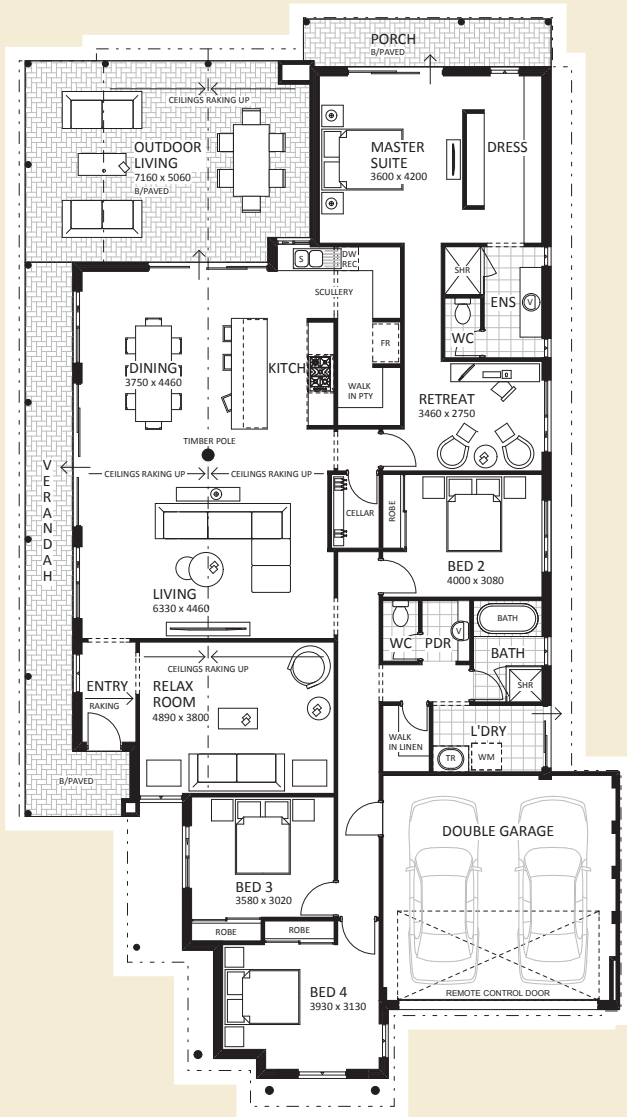

Kalgup Retreat

Up to **\$9K**
 Bonus Fencing and Landscaping[^]

From
\$392,354*

4 2

700sqm

Purchase as a package and get front landscaping and fencing included.[^]

Contact

Ian Holloway
 0418 914 017