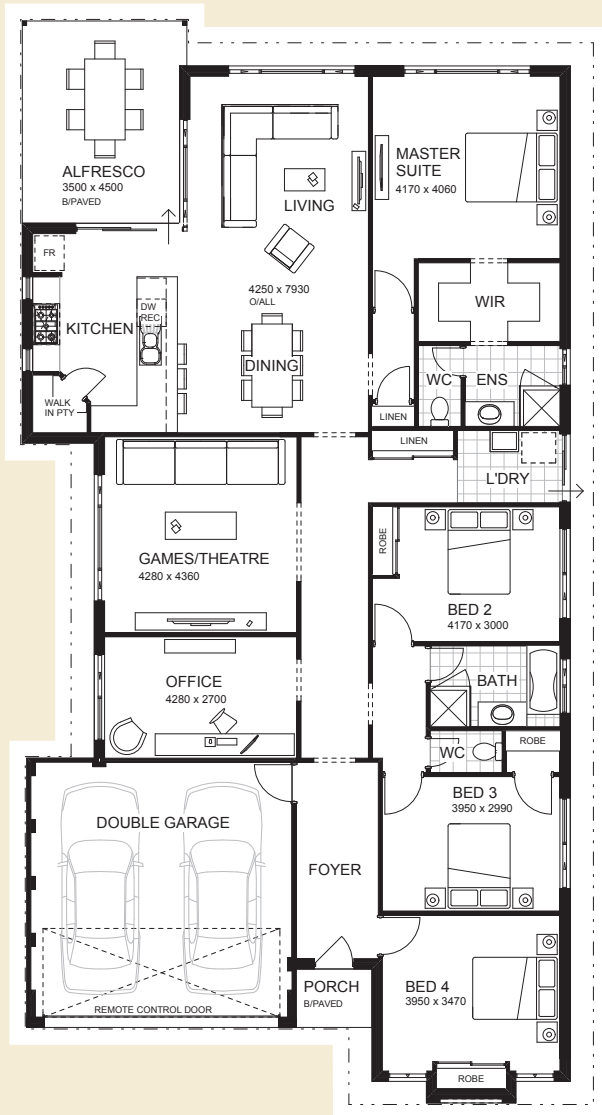

The Quindalup Essential

Up to **\$9K**
Bonus Fencing and Landscaping[^]

From
\$383,354*

4 2

700sqm

Purchase as a package and get front landscaping and fencing included.[^]

Contact

Ian Holloway
0418 914 017