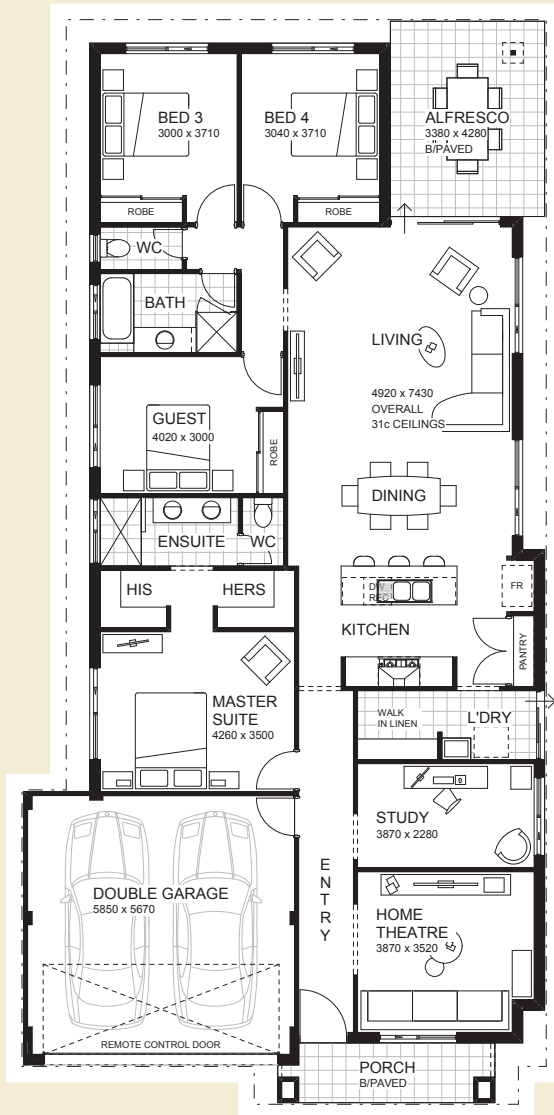

# Robin Traditional

Up to **\$9K**  
 Bonus Fencing and Landscaping<sup>^</sup>

From  
**\$362,288\***

4 2

**700sqm**

Purchase as a package and get front landscaping and fencing included.<sup>^</sup>

Contact