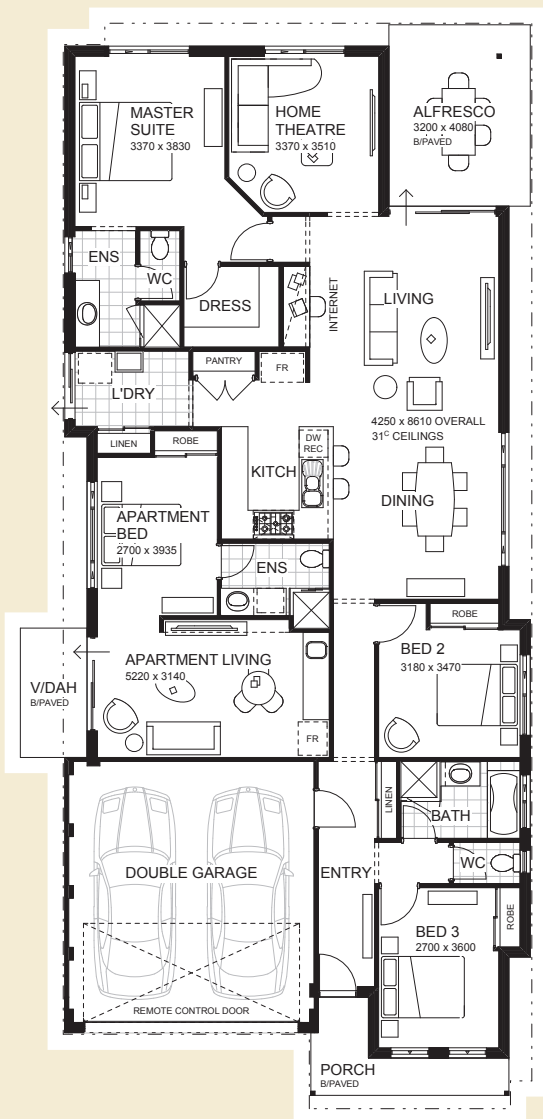

The Duet Special

Up to **\$9K**
 Bonus Fencing and Landscaping[^]

From
\$395,880*

4 3

700sqm

Purchase as a package and get front landscaping and fencing included.[^]

Contact

Ian Holloway
 0418 914 017